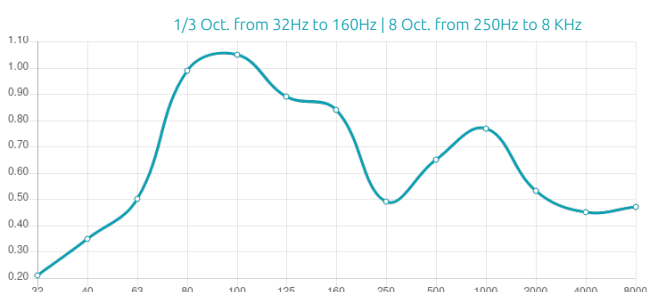

Performance