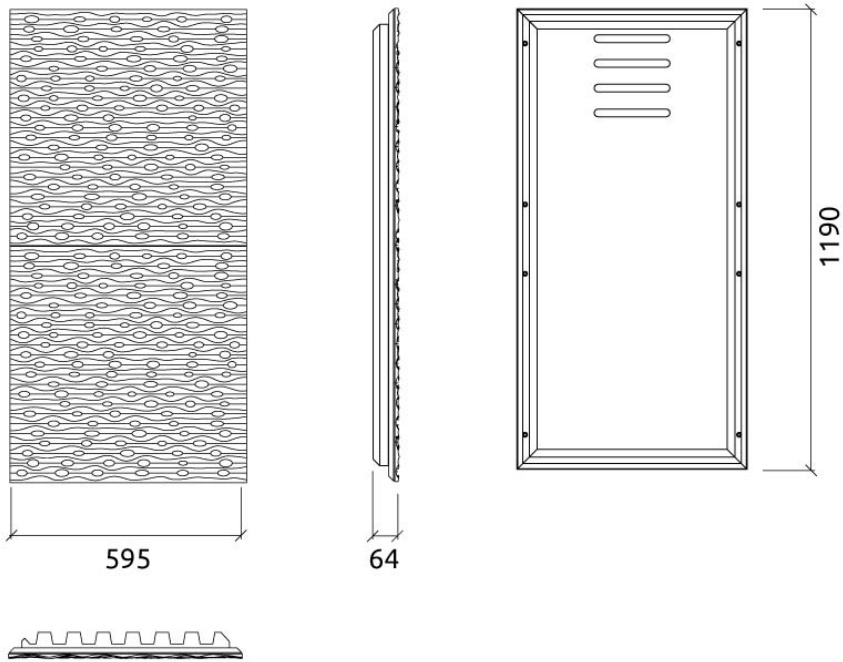

Sahara W - Bass Trap - Wall | Lacquered HMDF

- Lacquered HMDF

- Marine grade plywood structural frame

- Calibrated cell acoustic foam

Range | Dimensions:

Sahara W - Bass Trap - Wall | 595x1190x64mm

This panels can only be installed on vertical walls. Not for ceiling use.

Recommended for

- Hi-Fi Listening Rooms
- Media Rooms
- Home Cinemas
- Living Rooms

Performance

Add-ons

Dimensions

FG - LW | 595x1190x64mm

Weight

13.0 Kg

Box

Quantity per box: 2

Dimensions: 1235x200x665mm

Volume: 0.164m³

Weight: 29.9Kg

Sahara W - Bass Trap Wall

(FG - LW) Lacquered Wood Finishes

FG | (L06) Noir Vintage